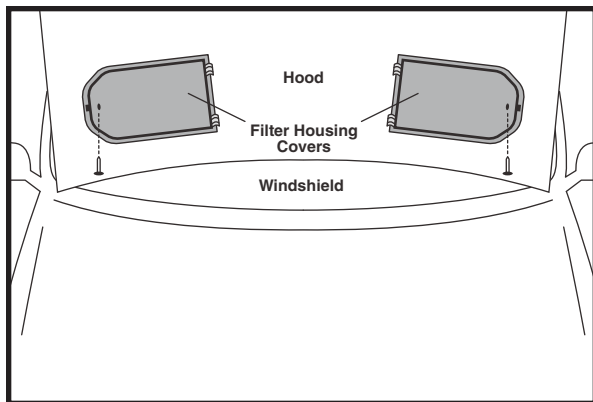

1. Open hood.
2. Remove screws on filter housing covers located on underside of hood.