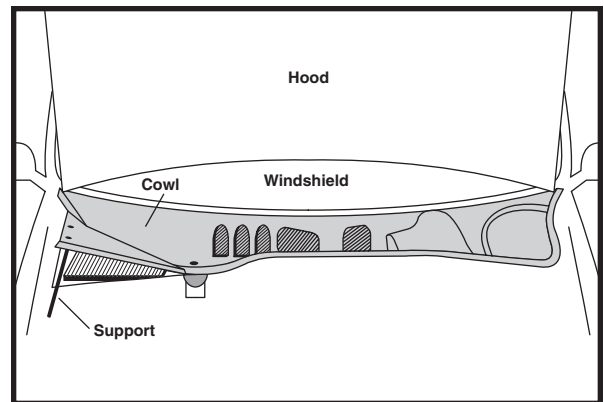

CABIN AIR FILTER

IDENTIFICATION / INSTALLATION

IMPORTS

AF1010 / AFC1010

Volvo 850, C70, S70, S90, V70, V90

OE: 9184130, 91712968

Fits: 1993-97 Volvo 850
1998-2001, 2004, 2006 Volvo C70
1998-2000 Volvo S70
1997-98 Volvo S90, V90
1998-2001 Volvo V70

Size: 10 1/4 x 6 5/8 x 1 7/32
(260.4 x 168.3 x 31.0)

1. Open hood.
2. Remove screws on passenger side of cowl and filter housing cover.
3. Remove drain hose.

4. Lift front section of filter housing cover and insert support.
5. Replace filter and reassemble.