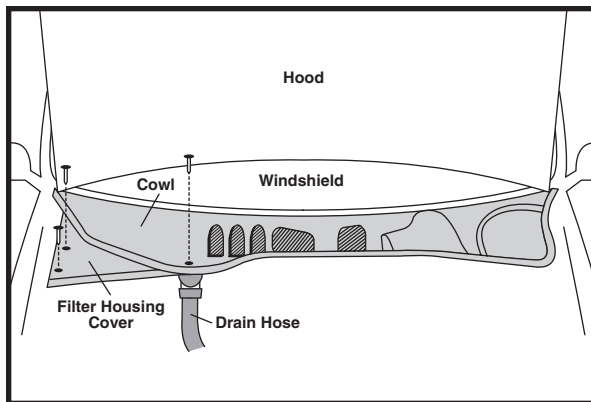

CABIN AIR FILTER

IDENTIFICATION / INSTALLATION

IMPORTS

AF1010 / AFC1010

Volvo 850, C70, S70, S90, V70, V90

OE: 9184130, 91712968

Fits: 1993-97 Volvo 850
1998-2001, 2004, 2006 Volvo C70
1998-2000 Volvo S70
1997-98 Volvo S90, V90
1998-2001 Volvo V70

Size: 10 1/4 x 6 5/8 x 1 7/32
(260.4 x 168.3 x 31.0)

1. Open hood.
2. Remove screws on passenger side of cowl and filter housing cover.
3. Remove drain hose.

4. Lift front section of filter housing cover and insert support.
5. Replace filter and reassemble.