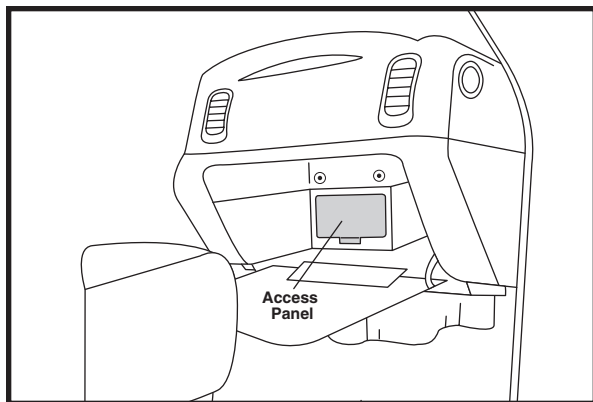

**Size:** 9 1/32 x 4 9/16 x 2 7/32  
(229.4 x 115.9 x 56.4)

**A. Gskt.:** [1] Attached

**Note:** 2 Required per Vehicle (Sold as Set of 2)

1. Open passenger side door.
2. Open glove compartment.
3. Remove access panel by pulling up and out.