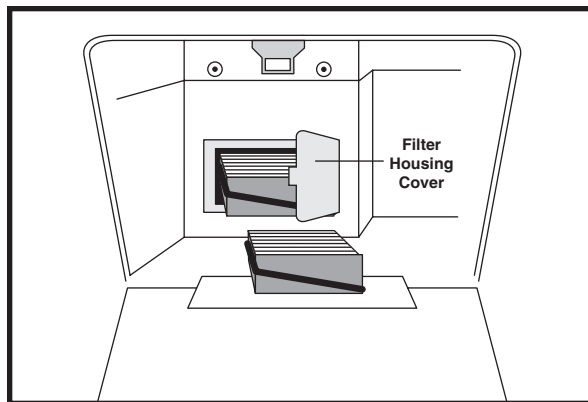

# AF1151 / AFC1151

**Chevrolet Venture;**  
**Oldsmobile Silhouette APV;**  
**Pontiac Montana, Trans Sport APV**

**OE:** 52470574, 52482929

**Fits:** 1997-2000 Chevrolet Venture,  
Oldsmobile Silhouette APV  
1999-2000 Pontiac Montana  
1996-99 Pontiac Trans Sport APV

**Size:** 9 1/32 x 4 9/16 x 2 7/32  
(229.4 x 115.9 x 56.4)

**A. Gskt.:** [1] Attached

**Note:** 2 Required per Vehicle (Sold as Set of 2)

1. Open passenger side door.
2. Open glove compartment.
3. Remove access panel by pulling up and out.