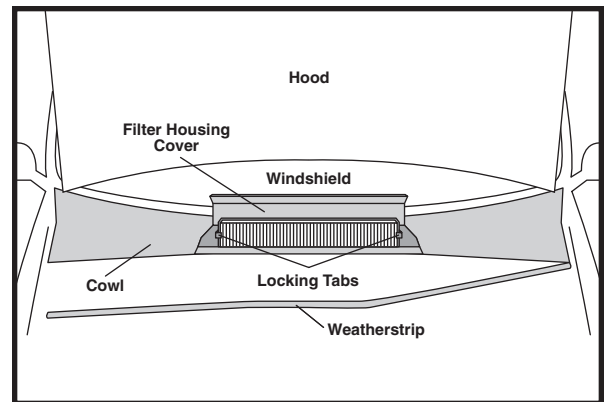

CABIN AIR FILTER

IDENTIFICATION / INSTALLATION

GM

AF1207 / AFC1207

Saturn L100, L200, L300, LS, LS1, LS2,
LW1, LW2, LW200, LW300

OE: 88997039, 90464424
Fits: 2001-02 Saturn L100
2001-03 Saturn L200, LW200, LW300
2001-05 Saturn L300
2000-01 Saturn LS, LS1, LS2
2000 Saturn LW1, LW2
Size: 16 1/16 x 5 11/16 x 15/16
(408.0 x 144.5 x 23.8)

1. Open hood.
2. Pull back weatherstrip from cowl.

3. Flip open filter housing cover.
4. Rotate locking tabs to release filter from filter housing.
5. Replace filter and reassemble.

Notice: The information provided is based on the latest authoritative information available at press time. However, due to manufacturers' changes, and year and model variations, Hastings Premium Filters cannot be responsible for misapplications and instruction errors.