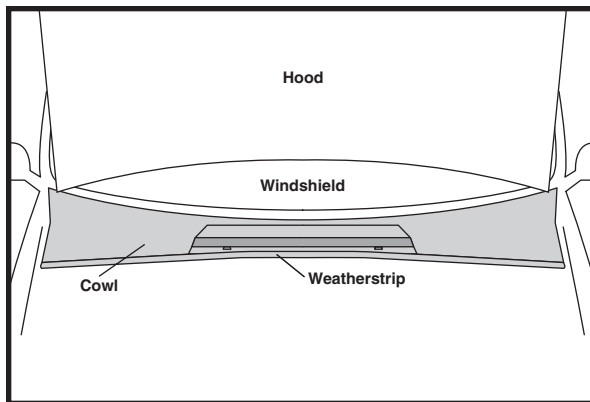

CABIN AIR FILTER

IDENTIFICATION / INSTALLATION

GM

AF1207 / AFC1207

Saturn L100, L200, L300, LS, LS1, LS2,
LW1, LW2, LW200, LW300

OE: 88997039, 90464424
Fits: 2001-02 Saturn L100
2001-03 Saturn L200, LW200, LW300
2001-05 Saturn L300
2000-01 Saturn LS, LS1, LS2
2000 Saturn LW1, LW2
Size: 16 1/16 x 5 11/16 x 15/16
(408.0 x 144.5 x 23.8)

1. Open hood.
2. Pull back weatherstrip from cowl.

3. Flip open filter housing cover.
4. Rotate locking tabs to release filter from filter housing.
5. Replace filter and reassemble.

Notice: The information provided is based on the latest authoritative information available at press time. However, due to manufacturers' changes, and year and model variations, Hastings Premium Filters cannot be responsible for misapplications and instruction errors.