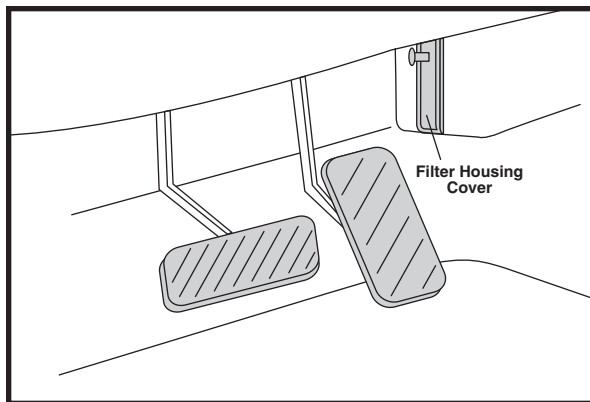

CABIN AIR FILTER

IDENTIFICATION / INSTALLATION

IMPORTS

AF1228 / AFC1228

Lexus ES300

OE: 88880-33020

Fits: 1992-2001 Lexus ES300

Size: Top Filter: 10 x 5 5/8 x 25/32
(254.0 x 142.9 x 19.8)

Bottom Filter: 10 15/32 x 5 17/32 x 25/32
(265.9 x 140.5 x 19.8)

A. Gskt.: [2] Attached on Top Filter

Note: Contains Charcoal Impregnated Media for Odor Control
2 Required per Vehicle (Sold as Set of 2)