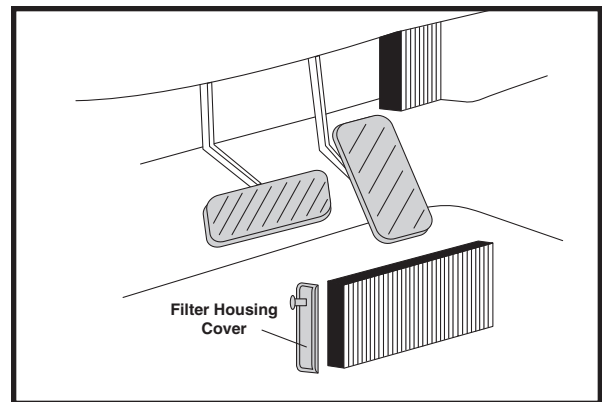

CABIN AIR FILTER

IDENTIFICATION / INSTALLATION

IMPORTS

AF1228 / AFC1228

Lexus ES300

OE: 88880-33020

Fits: 1992-2001 Lexus ES300

Size: Top Filter: 10 x 5 5/8 x 25/32
(254.0 x 142.9 x 19.8)

Bottom Filter: 10 15/32 x 5 17/32 x 25/32
(265.9 x 140.5 x 19.8)

A. Gskt.: [2] Attached on Top Filter

Note: Contains Charcoal Impregnated Media for Odor Control
2 Required per Vehicle (Sold as Set of 2)

1. Open driver side door.
2. Pull down carpet on right side of accelerator pedal to expose filter housing cover.
3. Remove filter housing cover by squeezing tab at top and pulling up and out.

4. Remove first filter.
5. Slide second filter down and then out.
6. Replace filters in reverse order and reassemble.