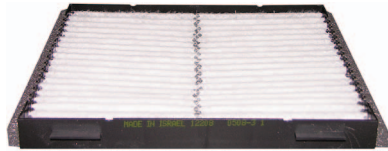

CABIN AIR FILTER

IDENTIFICATION / INSTALLATION

IMPORTS

AFC1253

Volvo S40, V40

OE: 3061266-6
Fits: 2000-04 Volvo S40, V40
Size: 9 3/32 x 8 15/32 x 25/32
(231.0 x 215.1 x 19.8)
A. Gskt.: [1] Attached

1. Open passenger side door.
2. Remove screws on kick plate located under glove compartment.

3. Remove kick plate.
4. Push in on tab to remove filter housing cover.
5. Pull filter down and bend to remove.
6. Replace filter and reassemble.

Notice: The information provided is based on the latest authoritative information available at press time. However, due to manufacturers' changes, and year and model variations, Hastings Premium Filters cannot be responsible for misapplications and instruction errors.