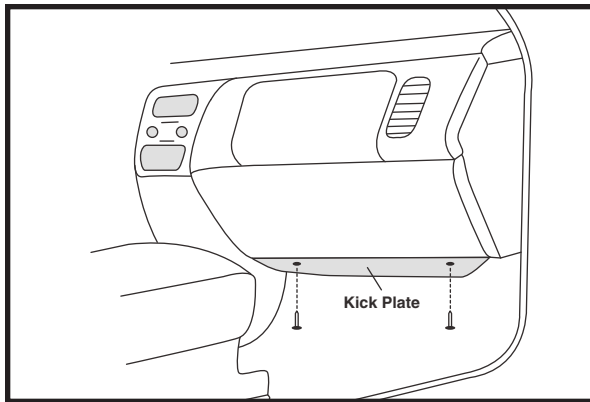

CABIN AIR FILTER

IDENTIFICATION / INSTALLATION

IMPORTS

AFC1253

Volvo S40, V40

OE: 3061266-6
Fits: 2000-04 Volvo S40, V40
Size: 9 3/32 x 8 15/32 x 25/32
(231.0 x 215.1 x 19.8)
A. Gskt.: [1] Attached

1. Open passenger side door.
2. Remove screws on kick plate located under glove compartment.