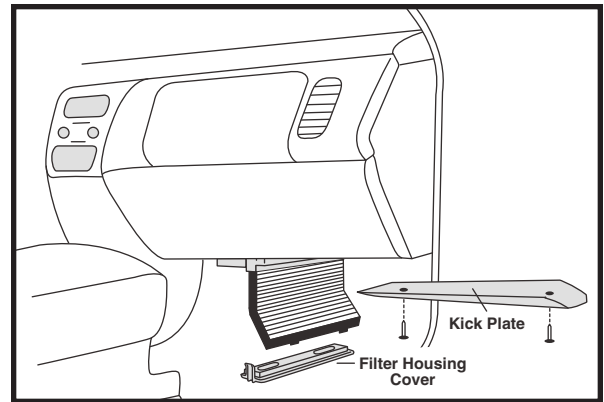

CABIN AIR FILTER

IDENTIFICATION / INSTALLATION

IMPORTS

AFC1253

Volvo S40, V40

OE: 3061266-6
Fits: 2000-04 Volvo S40, V40
Size: 9 3/32 x 8 15/32 x 25/32
(231.0 x 215.1 x 19.8)
A. Gskt.: [1] Attached

1. Open passenger side door.
2. Remove screws on kick plate located under glove compartment.

3. Remove kick plate.
4. Push in on tab to remove filter housing cover.
5. Pull filter down and bend to remove.
6. Replace filter and reassemble.

Notice: The information provided is based on the latest authoritative information available at press time. However, due to manufacturers' changes, and year and model variations, Hastings Premium Filters cannot be responsible for misapplications and instruction errors.