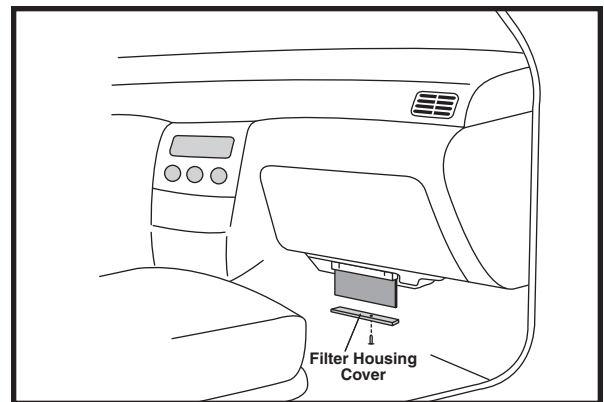

CABIN AIR FILTER

IDENTIFICATION / INSTALLATION

IMPORTS

AFC1351

Mazda 626

OE: GD7A-61-J6X
Fits: 1998-2002 Mazda 626
Size: 9 1/8 x 8 21/32 x 5/16
(231.8 x 219.9 x 7.9)

1. Open passenger side door.
2. Unsnap and remove kick plate.