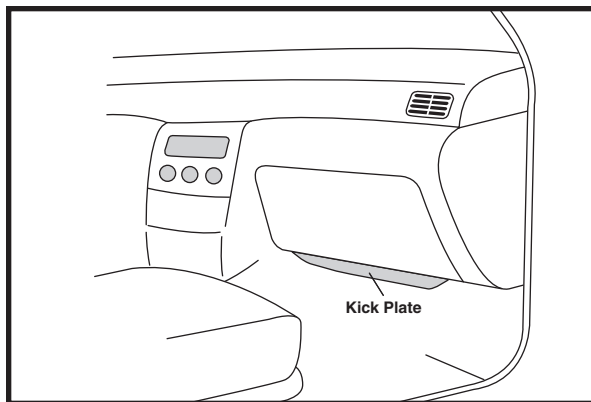

CABIN AIR FILTER

IDENTIFICATION / INSTALLATION

IMPORTS

AFC1351

Mazda 626

OE: GD7A-61-J6X
Fits: 1998-2002 Mazda 626
Size: 9 1/8 x 8 21/32 x 5/16
(231.8 x 219.9 x 7.9)

1. Open passenger side door.
2. Unsnap and remove kick plate.