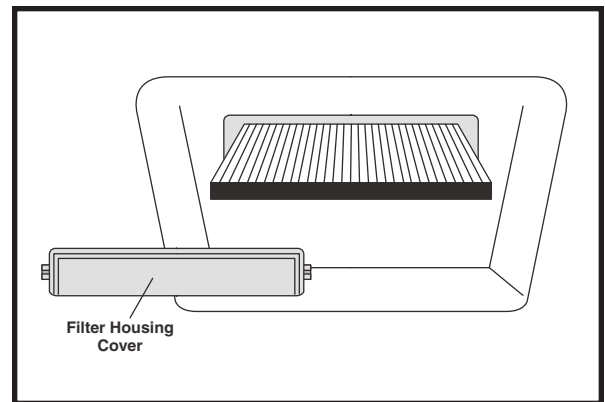

CABIN AIR FILTER

IDENTIFICATION / INSTALLATION

IMPORTS

AFC1367

Hyundai Accent, Elantra

OE: 87901-E000A, 97133-1E000
Fits: 2007-on Hyundai Accent, Elantra
Size: 9 21/32 x 8 1/32 x 3/4
(245.3 x 204.0 x 19.1)
A.Gskt.: [1] Attached

1. Open passenger side door.
2. Open glove compartment.
3. Remove tabs to release glove compartment.
4. Remove glove compartment.

5. Remove filter housing cover.
6. Replace filter and reassemble.

Notice: The information provided is based on the latest authoritative information available at press time. However, due to manufacturers' changes, and year and model variations, Hastings Premium Filters cannot be responsible for misapplications and instruction errors.