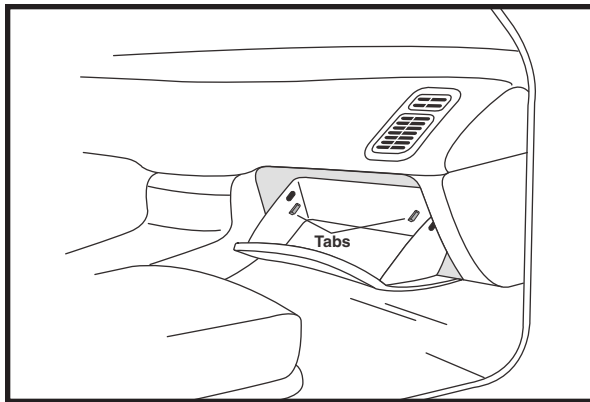

CABIN AIR FILTER

IDENTIFICATION / INSTALLATION

IMPORTS

AFC1367

Hyundai Accent, Elantra

OE: 87901-E000A, 97133-1E000
Fits: 2007-on Hyundai Accent, Elantra
Size: 9 21/32 x 8 1/32 x 3/4
(245.3 x 204.0 x 19.1)
A.Gskt.: [1] Attached

1. Open passenger side door.
2. Open glove compartment.
3. Remove tabs to release glove compartment.
4. Remove glove compartment.

5. Remove filter housing cover.
6. Replace filter and reassemble.

Notice: The information provided is based on the latest authoritative information available at press time. However, due to manufacturers' changes, and year and model variations, Hastings Premium Filters cannot be responsible for misapplications and instruction errors.